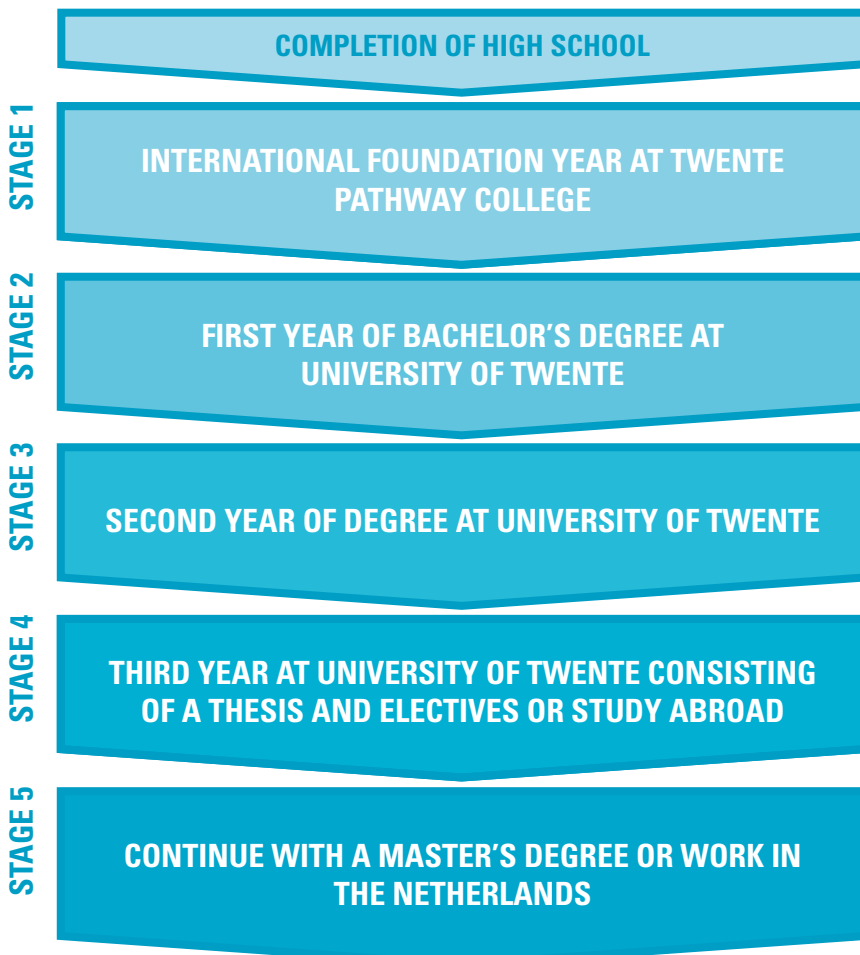

STAGES OF YOUR EDUCATIONAL JOURNEY